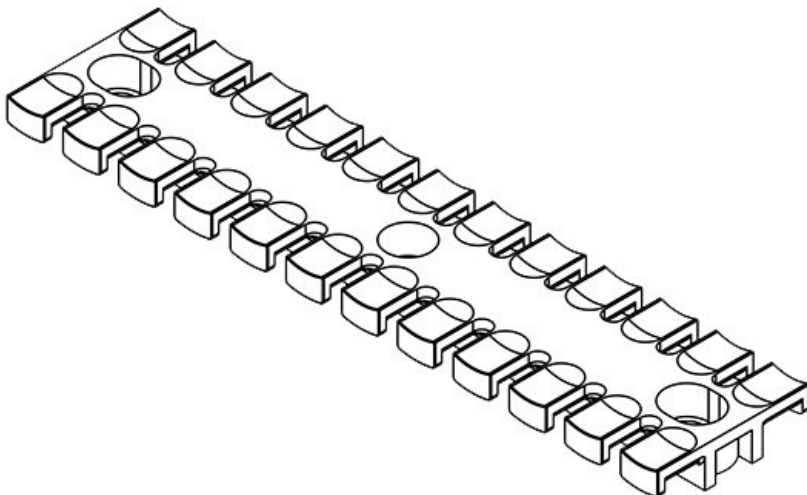

ZL 180 AB M5

Part No.	32287	Height	11 mm
EAN	4251269301	Mounting height	11 mm
Package quantity	10	No. of teeth	12
For max. no. of cables	12	No. of screw holes	3
Length L1	180 mm	Diam. of screw holes	5,2 mm
Length L2	157 mm		
Width	42 mm