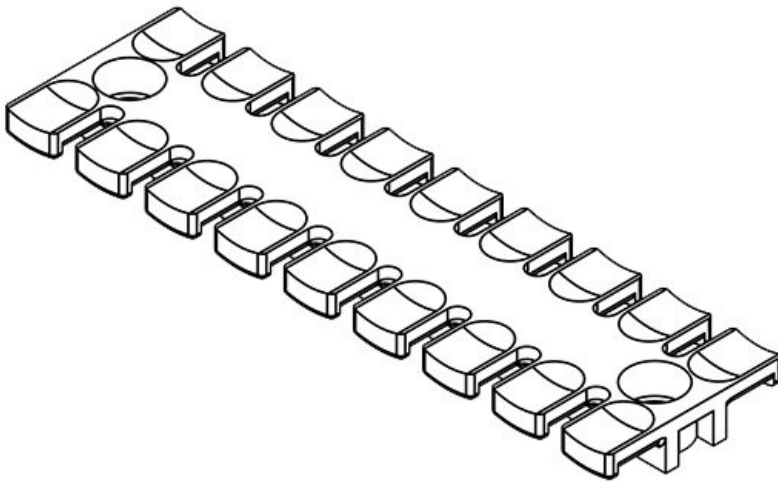

ZL 140 AB M4

Part No.	32274	Height	10,2 mm
EAN	4251269301	Mounting height	10,2 mm
Package quantity	10	No. of teeth	9
For max. no. of cables	9	No. of screw holes	2
Length L1	139,5 mm	Diam. of screw holes	4,1 mm
Length L2	121 mm		
Width	40 mm