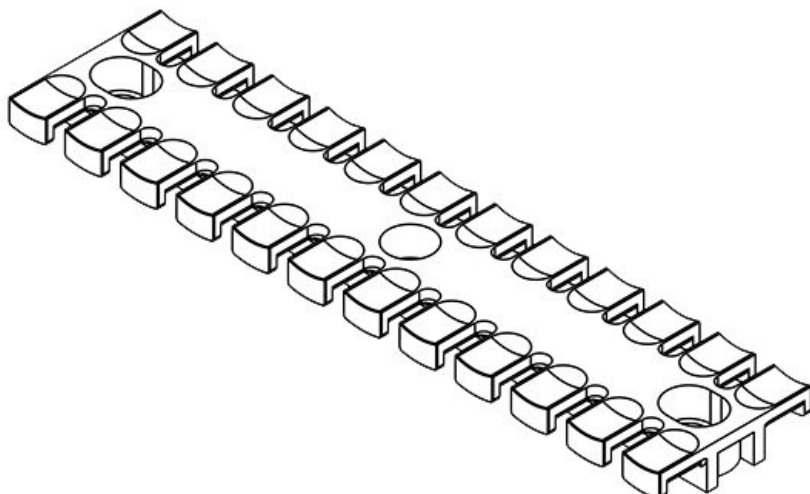

ZL 180 MS M5

Part No.	32367	Height	11 mm
EAN	4251269301	Mounting height	11 mm
	391		
Package quantity	10	No. of teeth	12
For max. no. of cables	12	No. of screw holes	3
Length L1	180 mm	Diam. of screw holes	5,2 mm
Length L2	157 mm		
Width	42 mm