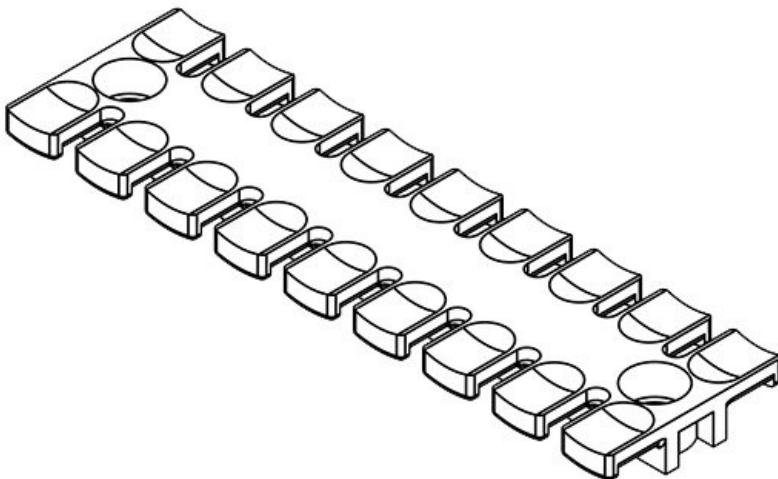

ZL 140 AB M5

Part No.	32286	Height	10,2 mm
EAN	4251269301	Mounting height	10,2 mm
Package quantity	10	No. of teeth	9
For max. no. of cables	9	No. of screw holes	2
Length L1	139,5 mm	Diam. of screw holes	5,2 mm
Length L2	121 mm		
Width	40 mm