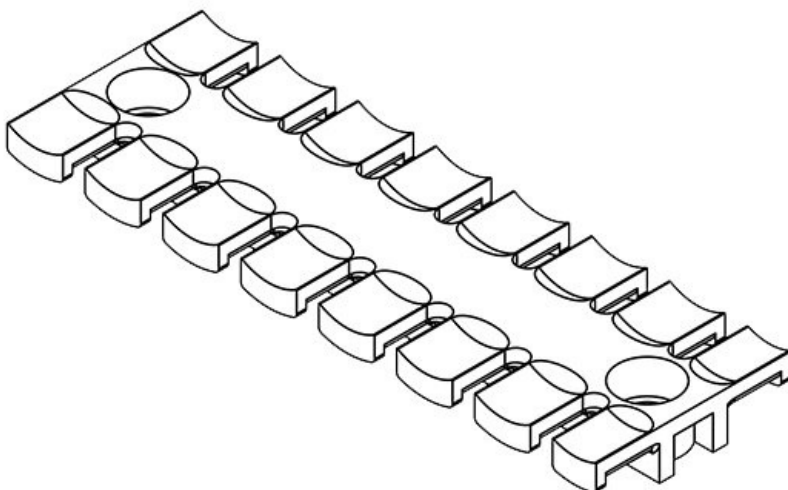

ZL 121 AB M5

Part No.	32285	Height	10,2 mm
EAN	4251269301	Mounting height	10,2 mm
Package quantity	10	No. of teeth	8
For max. no. of cables	8	No. of screw holes	2
Length L1	121 mm	Diam. of screw holes	5,2 mm
Length L2	102,5 mm		
Width	40 mm