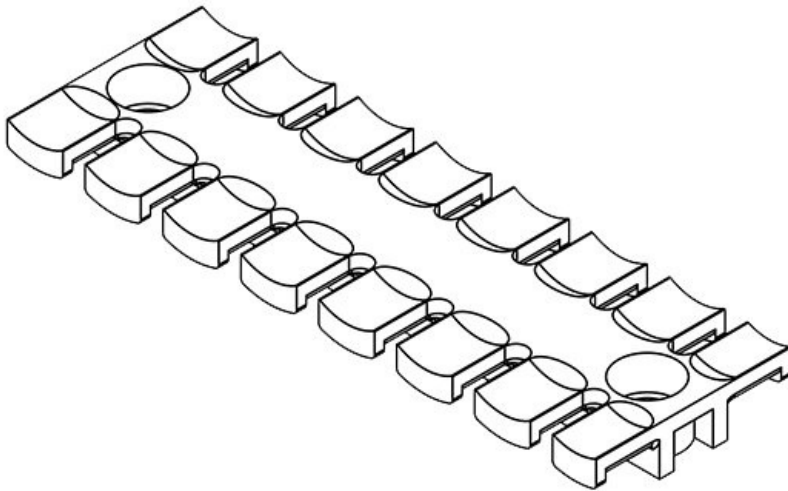

ZL 121 AB M4

Part No.	32277	Height	10,2 mm
EAN	4251269301	Mounting height	10,2 mm
Package quantity	10	No. of teeth	8
For max. no. of cables	8	No. of screw holes	2
Length L1	121 mm	Diam. of screw holes	4,1 mm
Length L2	102,5 mm		
Width	40 mm