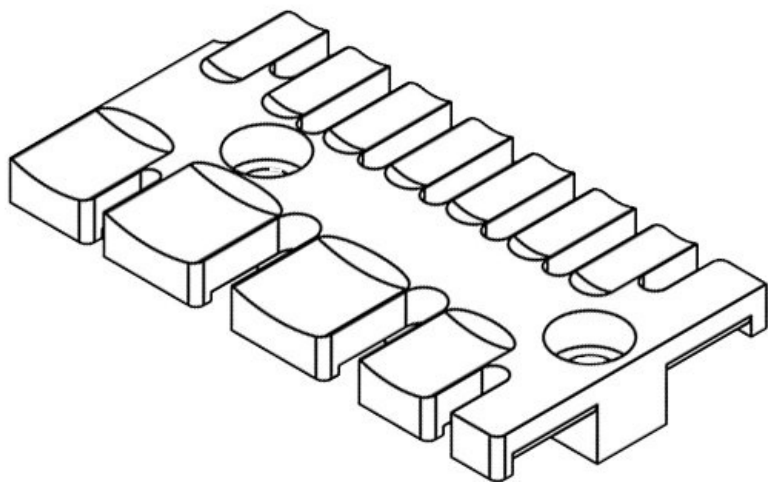

ZL 03

Part No.	32112	Height	9,3 mm
EAN	4251269300	No. of teeth	4
	806	No. of teeth	7
Package quantity	10	(slim)	
For max. no. of cables	7	Diam. of screw	5,5 mm
Length L1	63,4 mm	holes	
Length L2	42 mm		
Width	35 mm		

ZL 04