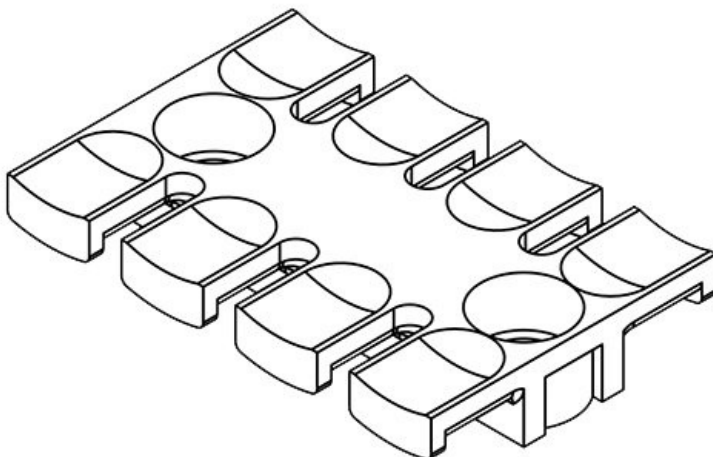

ZL 60 MS M5

Part No.	32361	Height	10,2 mm
EAN	4251269301	Mounting height	10,2 mm
Package quantity	10	No. of teeth	4
For max. no. of cables	4	No. of screw holes	2
Length L1	59,5 mm	Diam. of screw holes	5,2 mm
Length L2	43,5 mm		
Width	40 mm