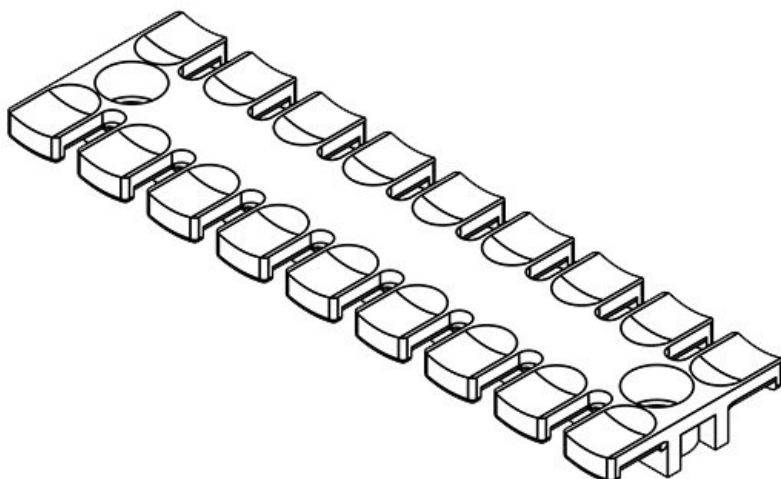

Part No.	32234	Height	10 mm
EAN	4251269300	No. of teeth	9
	899	No. of screw	2
Package quantity	10	holes	
For max. no. of	9	Diam. of screw	9 mm
cables		holes	
Length L1	139,5 mm		
Length L2	121 mm		
Width	40 mm