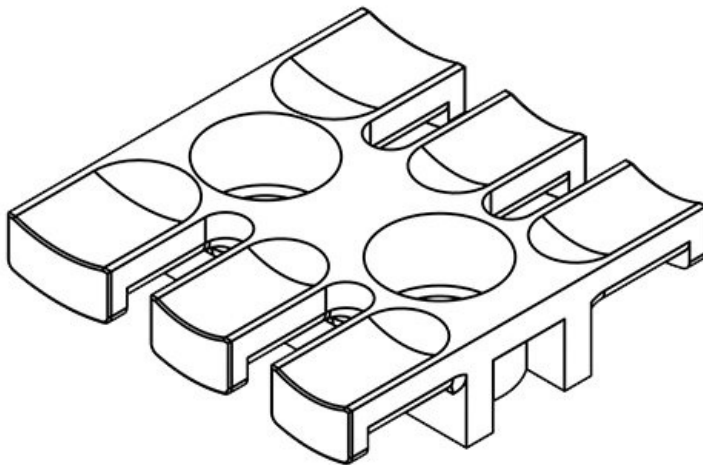

Part No.	32270	Height	10,2 mm
EAN	4251269301	Mounting	10,2 mm
	001	height	
Package	10	No. of teeth	3
quantity		No. of screw	2
For max. no. of	3	holes	
cables		Diam. of screw	4,1 mm
Length L1	38,5 mm	holes	
Length L2	19,5 mm		
Width	40 mm		

ZL 39 AB M5