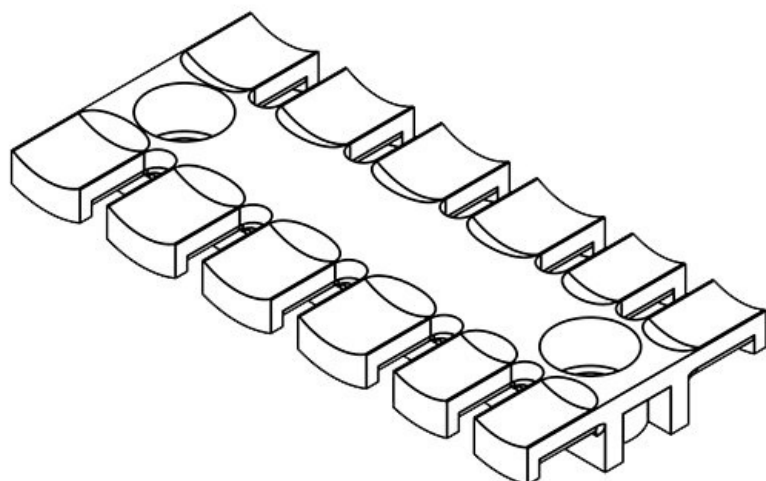

## Product types & sizes

ZL 39

Part No.	<b>32222</b>	Height	<b>10 mm</b>
EAN	<b>4251269300</b>	No. of teeth	<b>3</b>
	<b>837</b>	No. of screw holes	<b>2</b>
Package quantity	<b>10</b>	Diam. of screw holes	<b>9 mm</b>
For max. no. of cables	<b>3</b>		
Length L1	<b>38,5 mm</b>		
Length L2	<b>19,5 mm</b>		
Width	<b>40 mm</b>		

ZL 60

Part No.	<b>32224</b>	Height	<b>10 mm</b>
EAN	<b>4251269300</b>	No. of teeth	<b>4</b>
	<b>844</b>	No. of screw	<b>2</b>
Package quantity	<b>10</b>	holes	
For max. no. of cables	<b>4</b>	Diam. of screw	<b>9 mm</b>
Length L1	<b>59,5 mm</b>	holes	
Length L2	<b>43,5 mm</b>		
Width	<b>40 mm</b>		

ZL 70

Part No.	<b>32226</b>	Height	<b>10 mm</b>
EAN	<b>4251269300</b>	No. of teeth	<b>5</b>
	<b>851</b>	No. of screw	<b>2</b>
Package quantity	<b>10</b>	holes	
For max. no. of cables	<b>5</b>	Diam. of screw	<b>9 mm</b>
Length L1	<b>69,1 mm</b>	holes	
Length L2	<b>43,5 mm</b>		
Width	<b>40 mm</b>		

ZL 87

Part No.	<b>32228</b>	Height	<b>10 mm</b>
EAN	<b>4251269300</b>	No. of teeth	<b>6</b>
	<b>868</b>	No. of screw	<b>2</b>
Package quantity	<b>10</b>	holes	
For max. no. of cables	<b>6</b>	Diam. of screw	<b>9 mm</b>
Length L1	<b>86,5 mm</b>	holes	
Length L2	<b>68 mm</b>		
Width	<b>40 mm</b>		