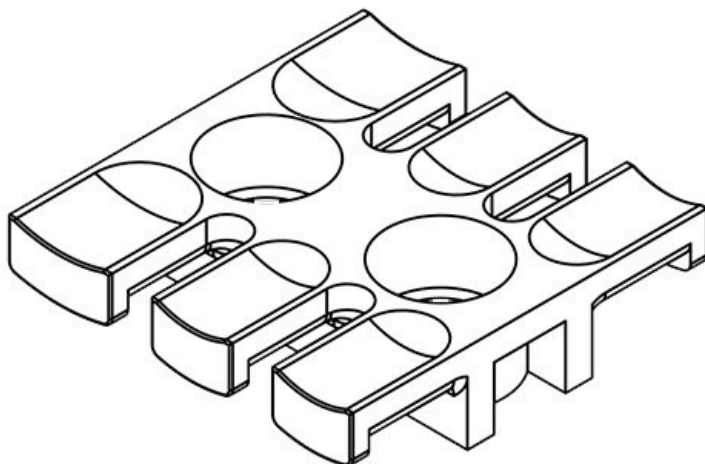

## Product types & sizes

ZL 39

Part No.	<b>32222</b>	Height	<b>10 mm</b>
EAN	<b>4251269300</b>	No. of teeth	<b>3</b>
	<b>837</b>	No. of screw holes	<b>2</b>
Package quantity	<b>10</b>	Diam. of screw holes	<b>9 mm</b>
For max. no. of cables	<b>3</b>		
Length L1	<b>38,5 mm</b>		
Length L2	<b>19,5 mm</b>		
Width	<b>40 mm</b>		