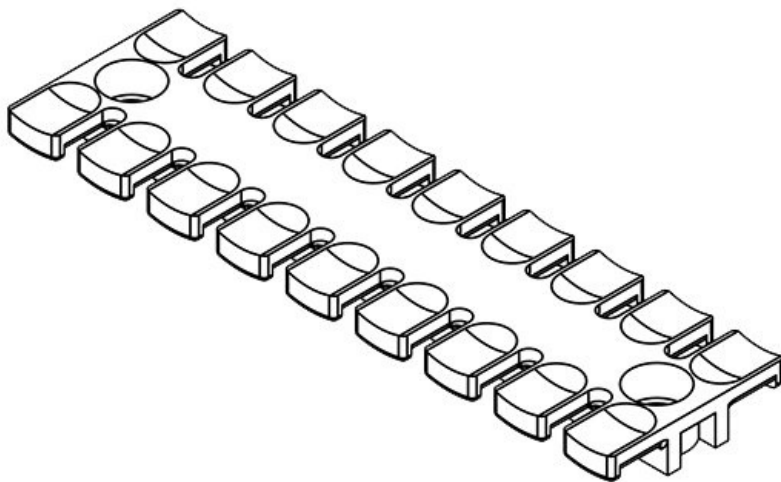

ZL 140 MS M5

Part No.	32366	Height	10,2 mm
EAN	4251269301	Mounting height	10,2 mm
	384		
Package quantity	10	No. of teeth	9
For max. no. of cables	9	No. of screw holes	2
Length L1	139,5 mm	Diam. of screw holes	5,2 mm
Length L2	121 mm		
Width	40 mm