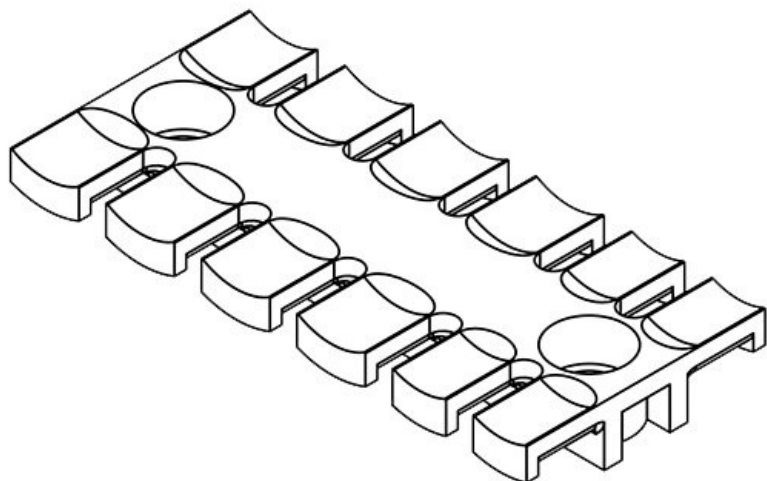

ZL 87 MS M5

Part No.	32363	Height	10,2 mm
EAN	4251269301	Mounting height	10,2 mm
Package quantity	10	No. of teeth	6
For max. no. of cables	6	No. of screw holes	2
Length L1	86,5 mm	Diam. of screw holes	5,2 mm
Length L2	68 mm		
Width	40 mm