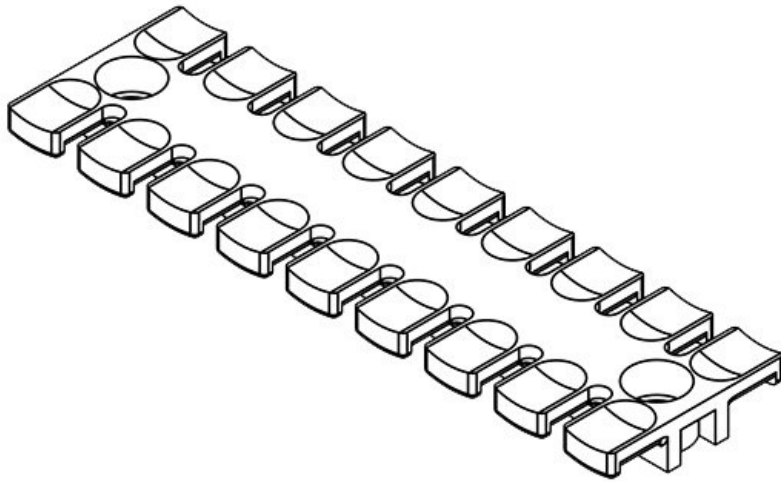

ZL 140 AB M6

Part No.	32296	Height	10,2 mm
EAN	4251269301	Mounting height	10,2 mm
Package quantity	10	No. of teeth	9
For max. no. of cables	9	No. of screw holes	2
Length L1	139,5 mm	Diam. of screw holes	6,2 mm
Length L2	121 mm		
Width	40 mm