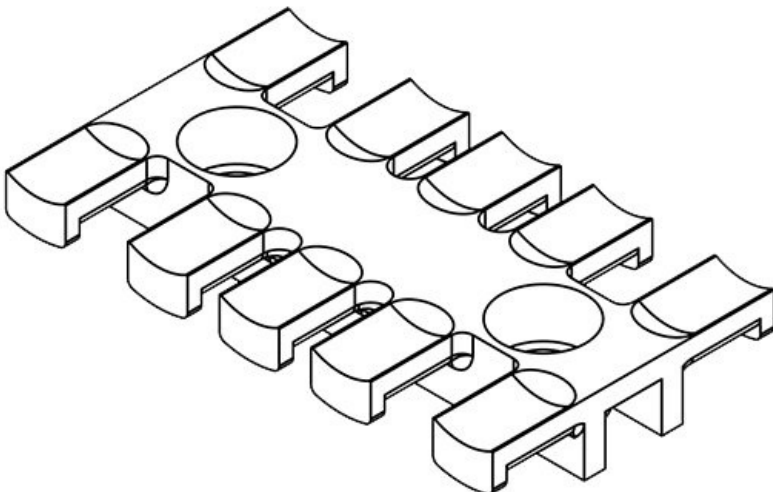

ZL 70 AB M5

Part No.	32282	Height	10,2 mm
EAN	4251269301	Mounting height	10,2 mm
Package quantity	10	No. of teeth	5
For max. no. of cables	5	No. of screw holes	2
Length L1	69,1 mm	Diam. of screw holes	5,2 mm
Length L2	43,5 mm		
Width	40 mm