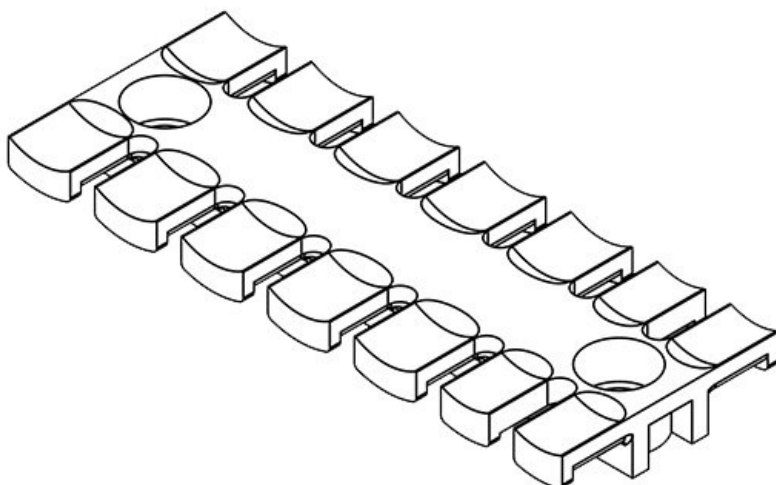

ZL 103 AB M5

Part No.	32284	Height	10,2 mm
EAN	4251269301	Mounting height	10,2 mm
Package quantity	10	No. of teeth	7
For max. no. of cables	7	No. of screw holes	2
Length L1	102,5 mm	Diam. of screw holes	5,2 mm
Length L2	84 mm		
Width	40 mm