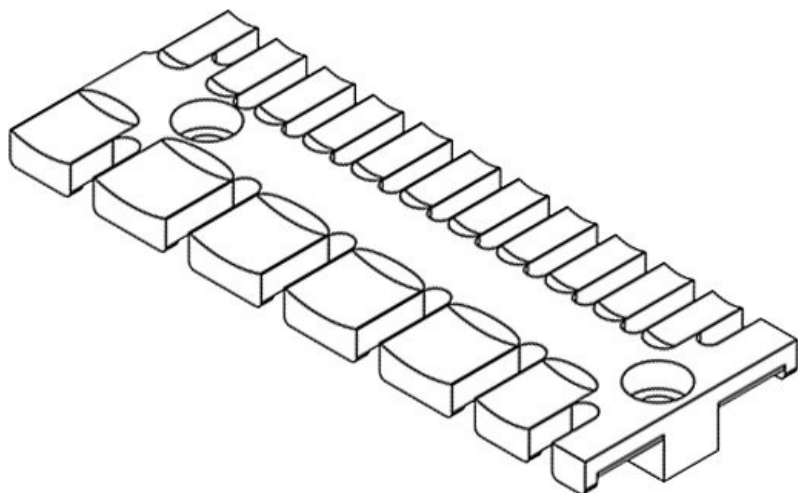

**ZL 140 MS M5**

Part No.	<b>32366</b>	Height	<b>10,2 mm</b>
EAN	<b>4251269301</b>	Mounting height	<b>10,2 mm</b>
	<b>384</b>		
Package quantity	<b>10</b>	No. of teeth	<b>9</b>
For max. no. of cables	<b>9</b>	No. of screw holes	<b>2</b>
Length L1	<b>139,5 mm</b>	Diam. of screw holes	<b>5,2 mm</b>
Length L2	<b>121 mm</b>		
Width	<b>40 mm</b>		

**ZL 180 MS M5**

Part No.	<b>32367</b>	Height	<b>11 mm</b>
EAN	<b>4251269301</b>	Mounting height	<b>11 mm</b>
	<b>391</b>		
Package quantity	<b>10</b>	No. of teeth	<b>12</b>
For max. no. of cables	<b>12</b>	No. of screw holes	<b>3</b>
Length L1	<b>180 mm</b>	Diam. of screw holes	<b>5,2 mm</b>
Length L2	<b>157 mm</b>		
Width	<b>42 mm</b>		

ZL 03

Part No.	<b>32112</b>	Height	<b>9,3 mm</b>
EAN	<b>4251269300</b>	No. of teeth	<b>4</b>
	<b>806</b>	No. of teeth	<b>7</b>
Package quantity	<b>10</b>	(slim)	
For max. no. of cables	<b>7</b>	Diam. of screw	<b>5,5 mm</b>
Length L1	<b>63,4 mm</b>	holes	
Length L2	<b>42 mm</b>		
Width	<b>35 mm</b>		

ZL 04

Part No.	<b>32114</b>	Height	<b>9,3 mm</b>
EAN	<b>4251269300</b>	No. of teeth	<b>6</b>
	<b>813</b>	No. of teeth	<b>11</b>
Package quantity	<b>10</b>	(slim)	
For max. no. of cables	<b>11</b>	Diam. of screw	<b>5,5 mm</b>
Length L1	<b>95 mm</b>	holes	
Length L2	<b>74,5 mm</b>		
Width	<b>35 mm</b>		