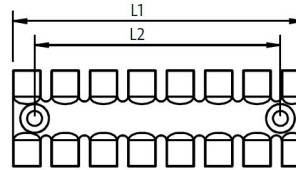

Specifications

Material	Polyamide Inlay bushings: Aluminium Inlay bushings: Brass
Flame class	UL94-V0, self-extinguishing
Operating temperature	-40 C° to 140 C°
Properties	silicone free, halogen free
Mounting options	Screw type mounting

Advantages & benefits

- Strain relief according to EN 62444
- Fast and easy mounting
- Cost-effective solution
- High cable density
- Versatile utilisation