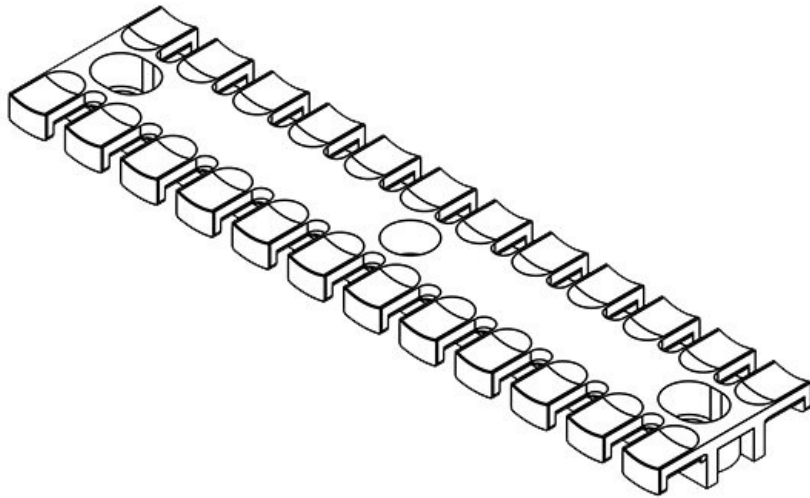

ZL 180 AB M6

Part No.	32297	Height	11 mm
EAN	4251269301	Mounting height	11 mm
Package quantity	10	No. of teeth	12
For max. no. of cables	12	No. of screw holes	3
Length L1	180 mm	Diam. of screw holes	6,2 mm
Length L2	157 mm		
Width	42 mm