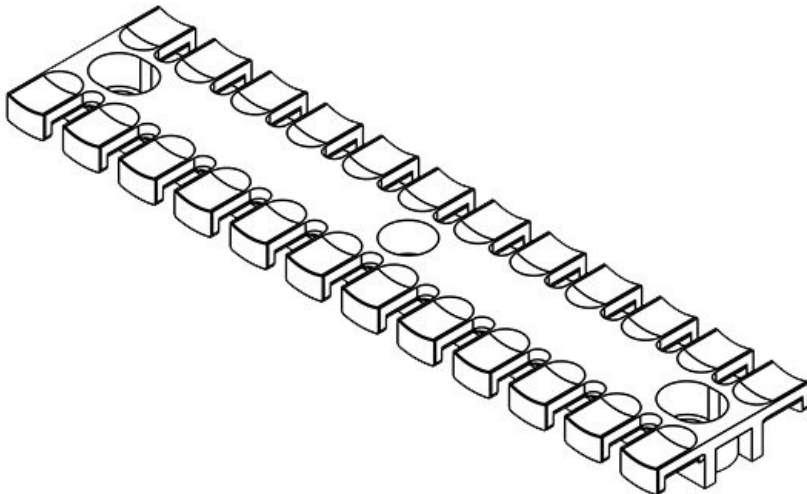

ZL 180 AB M4

Part No.	32276	Height	11 mm
EAN	4251269301	Mounting height	11 mm
Package quantity	10	No. of teeth	12
For max. no. of cables	12	No. of screw holes	3
Length L1	180 mm	Diam. of screw holes	4,1 mm
Length L2	157 mm		
Width	42 mm