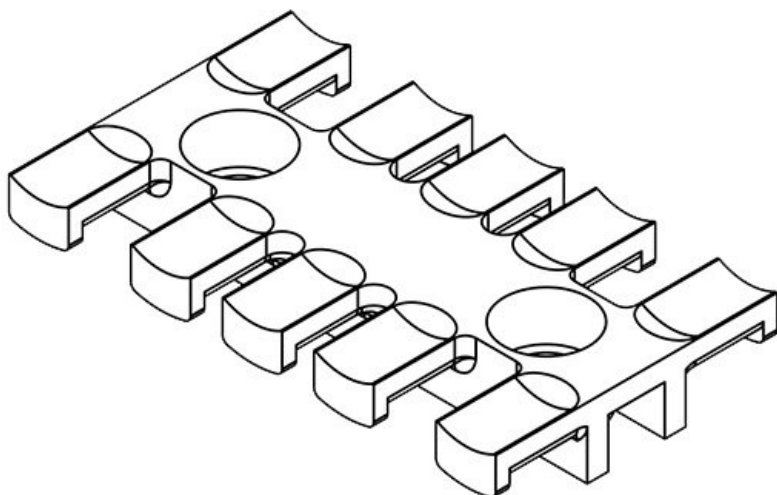

Part No.	32226	Height	10 mm
EAN	4251269300	No. of teeth	5
	851	No. of screw	2
Package quantity	10	holes	
For max. no. of cables	5	Diam. of screw	9 mm
Length L1	69,1 mm	holes	
Length L2	43,5 mm		
Width	40 mm		

ZL 87