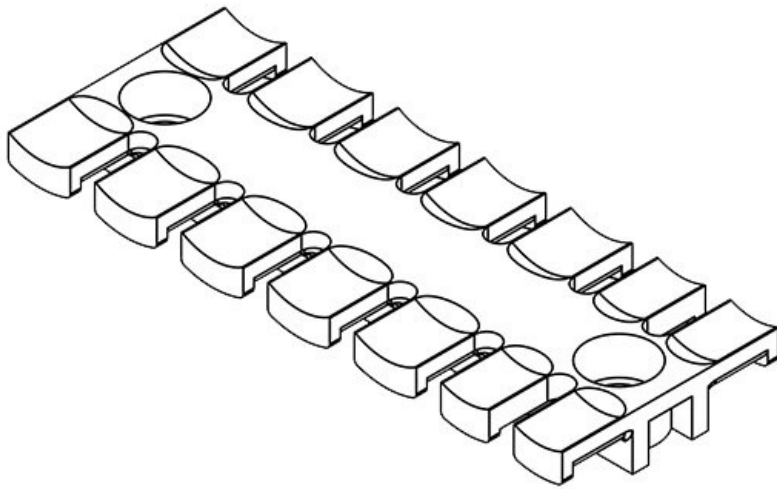

ZL 103

Part No.	32230	Height	10 mm
EAN	4251269300	No. of teeth	7
	875	No. of screw	2
Package quantity	10	holes	
For max. no. of	7	Diam. of screw	9 mm
cables		holes	
Length L1	102 mm		
Length L2	84 mm		
Width	40 mm		

ZL 121