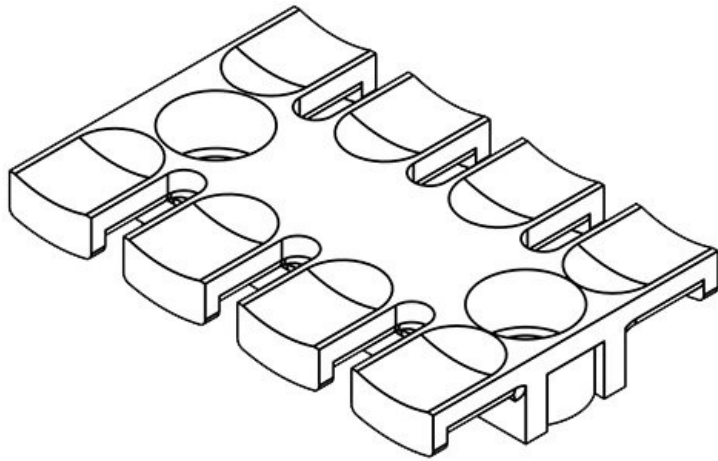

ZL 60 AB M6

Part No.	32291	Height	10,2 mm
EAN	4251269301	Mounting height	10,2 mm
Package quantity	10	No. of teeth	4
For max. no. of cables	4	No. of screw holes	2
Length L1	59,4 mm	Diam. of screw holes	6,2 mm
Length L2	43,5 mm		
Width	40 mm