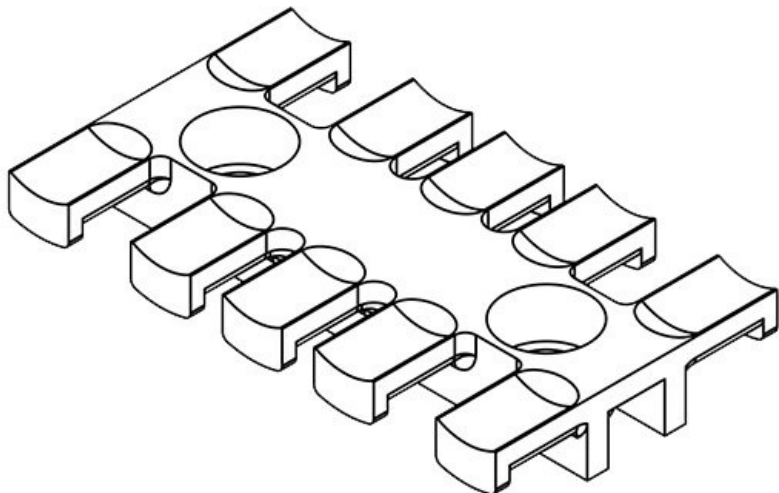

ZL 70 MS M5

Part No.	32362	Height	10,2 mm
EAN	4251269301	Mounting height	10,2 mm
Package quantity	10	No. of teeth	5
For max. no. of cables	5	No. of screw holes	2
Length L1	69 mm	Diam. of screw holes	5,2 mm
Length L2	43,5 mm		
Width	40 mm