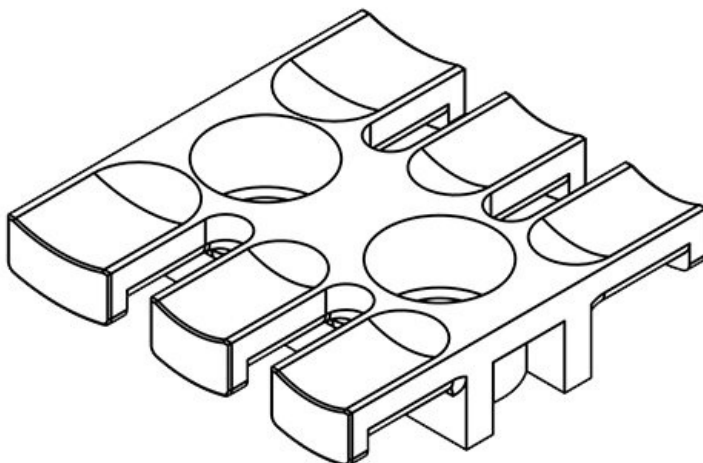

Part No.	32280	Height	10,2 mm
EAN	4251269301	Mounting	10,2 mm
	087	height	
Package	10	No. of teeth	3
quantity		No. of screw	2
For max. no. of	3	holes	
cables		Diam. of screw	5,2 mm
Length L1	38,5 mm	holes	
Length L2	19,5 mm		
Width	40 mm