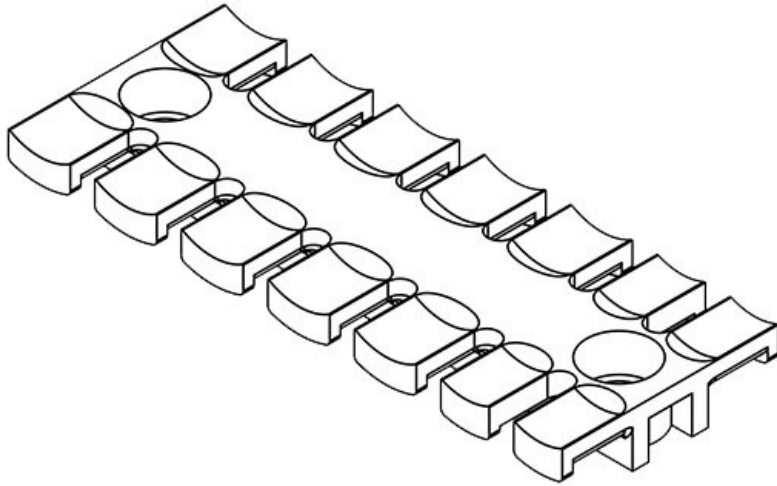

ZL 103 AB M6

Part No.	32294	Height	10,2 mm
EAN	4251269301	Mounting height	10,2 mm
Package quantity	10	No. of teeth	7
For max. no. of cables	7	No. of screw holes	2
Length L1	102,5 mm	Diam. of screw holes	6,2 mm
Length L2	84 mm		
Width	40 mm