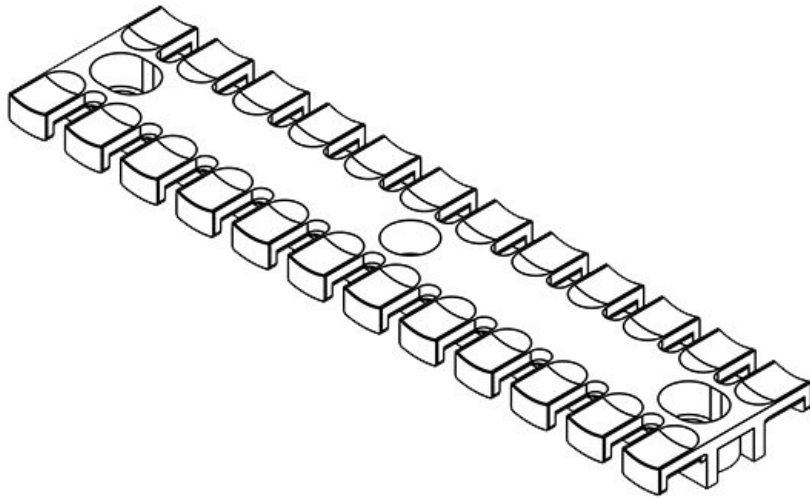

ZL 103

Part No.	<b>32230</b>	Height	<b>10 mm</b>
EAN	<b>4251269300</b>	No. of teeth	<b>7</b>
	<b>875</b>	No. of screw	<b>2</b>
Package quantity	<b>10</b>	holes	
For max. no. of	<b>7</b>	Diam. of screw	<b>9 mm</b>
cables		holes	
Length L1	<b>102 mm</b>		
Length L2	<b>84 mm</b>		
Width	<b>40 mm</b>		

ZL 121

Part No.	<b>32232</b>	Height	<b>10 mm</b>
EAN	<b>4251269300</b>	No. of teeth	<b>8</b>
	<b>882</b>	No. of screw	<b>2</b>
Package quantity	<b>10</b>	holes	
For max. no. of	<b>8</b>	Diam. of screw	<b>9 mm</b>
cables		holes	
Length L1	<b>121 mm</b>		
Length L2	<b>102,5 mm</b>		
Width	<b>40 mm</b>		

ZL 140

Part No.	<b>32234</b>	Height	<b>10 mm</b>
EAN	<b>4251269300</b>	No. of teeth	<b>9</b>
	<b>899</b>	No. of screw	<b>2</b>
Package quantity	<b>10</b>	holes	
For max. no. of	<b>9</b>	Diam. of screw	<b>9 mm</b>
cables		holes	
Length L1	<b>139,5 mm</b>		
Length L2	<b>121 mm</b>		
Width	<b>40 mm</b>		

ZL 180

Part No.	<b>32236</b>	Height	<b>11 mm</b>
EAN	<b>4251269300</b>	No. of teeth	<b>12</b>
	<b>905</b>	No. of screw	<b>3</b>
Package	<b>10</b>	holes	
quantity		Diam. of screw	<b>9 mm</b>
For max. no. of	<b>12</b>	holes	
cables			
Length L1	<b>180 mm</b>		
Length L2	<b>157 mm</b>		
Width	<b>42 mm</b>		