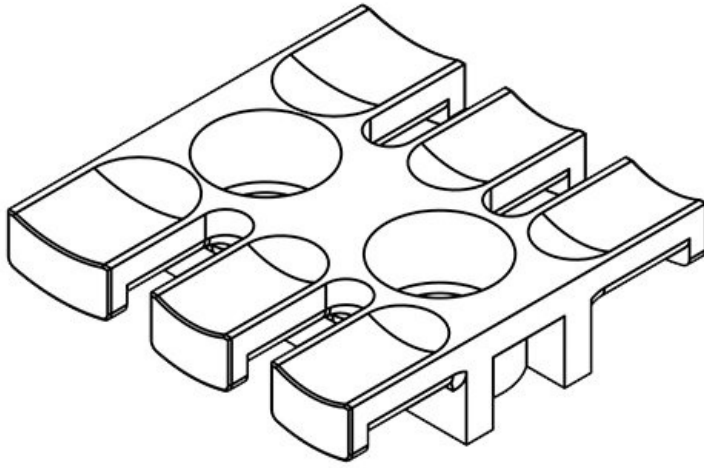

ZL 39 AB M6

Part No.	32290	Height	10,2 mm
EAN	4251269301	Mounting height	10,2 mm
	162		
Package quantity	10	No. of teeth	3
For max. no. of cables	3	No. of screw holes	2
Length L1	38,5 mm	Diam. of screw holes	6,2 mm
Length L2	19,5 mm		
Width	40 mm