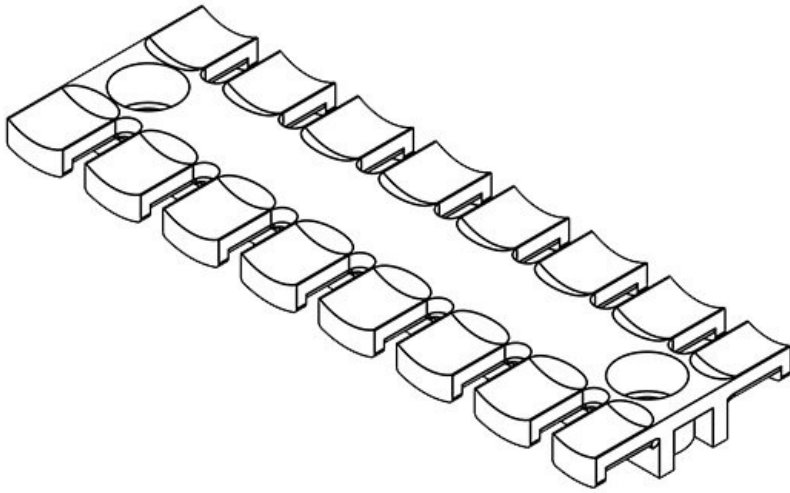

ZL 121 AB M6

Part No.	32295	Height	10,2 mm
EAN	4251269301	Mounting height	10,2 mm
Package quantity	10	No. of teeth	8
For max. no. of cables	8	No. of screw holes	2
Length L1	121 mm	Diam. of screw holes	6,2 mm
Length L2	102,5 mm		
Width	40 mm