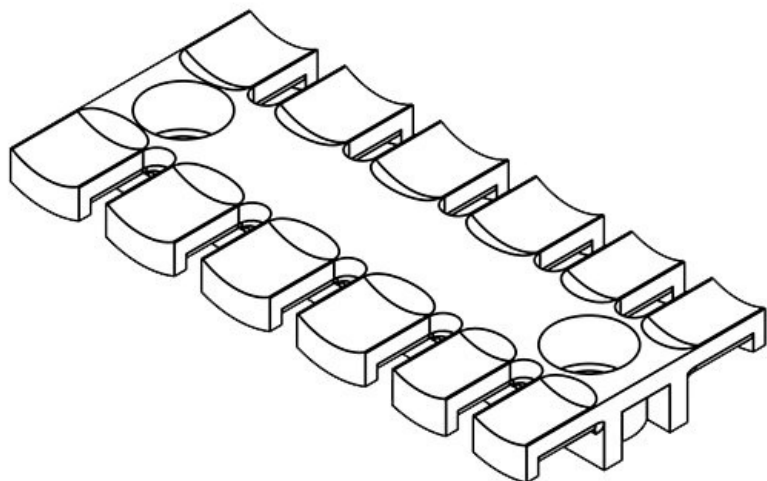

ZL 87 AB M5

Part No.	32283	Height	10,2 mm
EAN	4251269301	Mounting height	10,2 mm
Package quantity	10	No. of teeth	6
For max. no. of cables	6	No. of screw holes	2
Length L1	86,5 mm	Diam. of screw holes	5,2 mm
Length L2	68 mm		
Width	40 mm