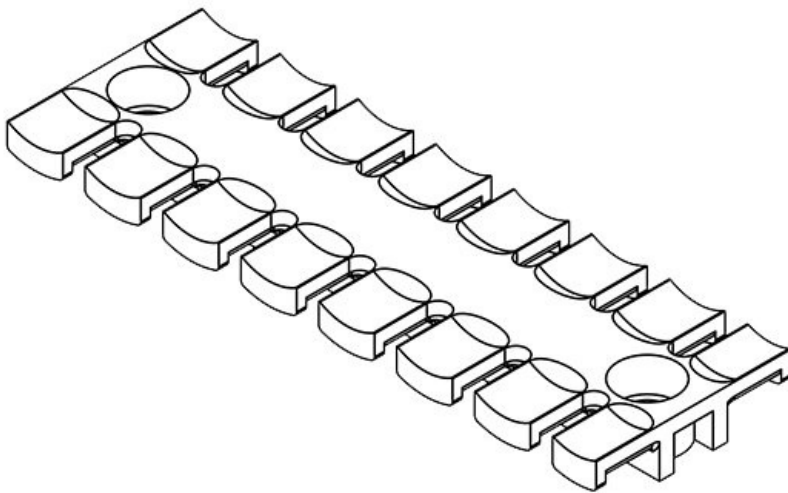

Part No.	32232	Height	10 mm
EAN	4251269300	No. of teeth	8
	882	No. of screw	2
Package quantity	10	holes	
For max. no. of	8	Diam. of screw	9 mm
cables		holes	
Length L1	121 mm		
Length L2	102,5 mm		
Width	40 mm		

ZL 140