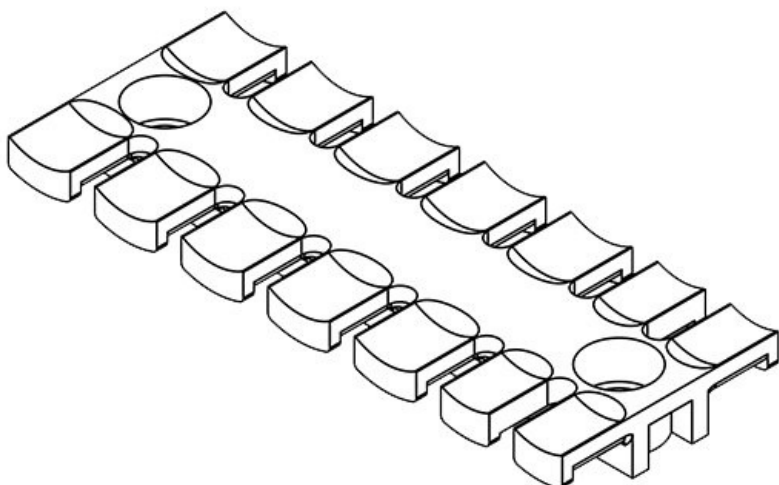

ZL 103 MS M5

Part No.	32364	Height	10,2 mm
EAN	4251269301	Mounting height	10,2 mm
Package quantity	10	No. of teeth	7
For max. no. of cables	7	No. of screw holes	2
Length L1	102,5 mm	Diam. of screw holes	5,2 mm
Length L2	84 mm		
Width	40 mm