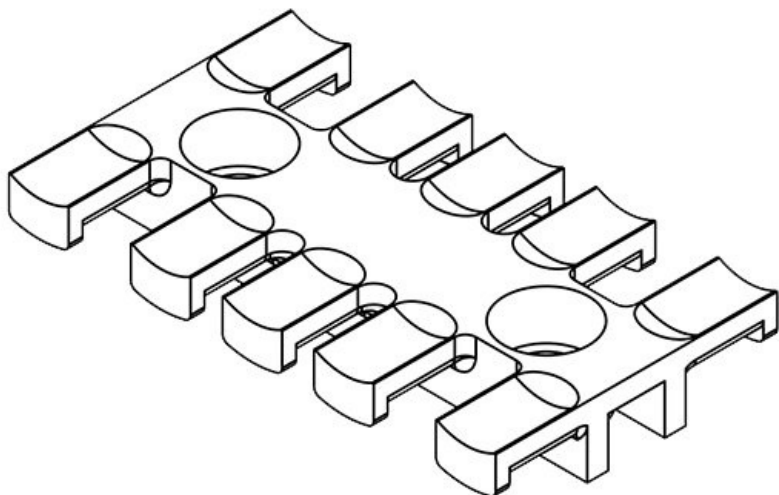

ZL 70 AB M6

Part No.	32292	Height	10,2 mm
EAN	4251269301	Mounting height	10,2 mm
Package quantity	10	No. of teeth	5
For max. no. of cables	5	No. of screw holes	2
Length L1	69,1 mm	Diam. of screw holes	6,2 mm
Length L2	43,5 mm		
Width	40 mm