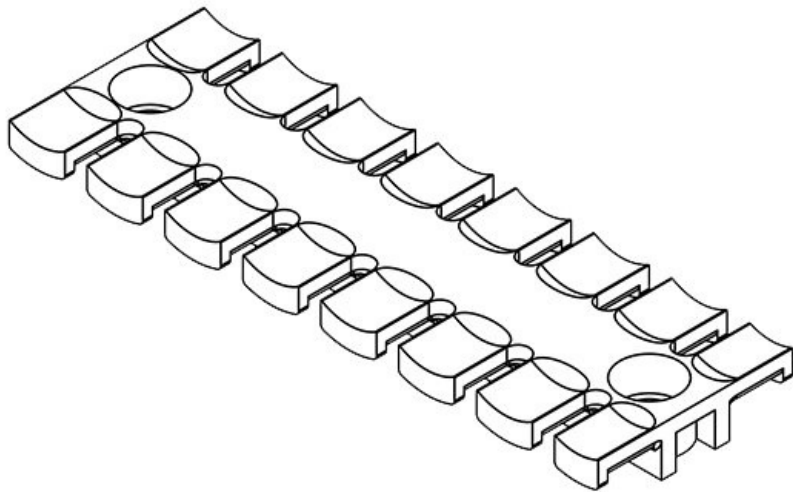

ZL 121 MS M5

Part No.	32365	Height	10,2 mm
EAN	4251269301	Mounting height	10,2 mm
	377		
Package quantity	10	No. of teeth	8
For max. no. of cables	8	No. of screw holes	2
Length L1	121 mm	Diam. of screw holes	5,2 mm
Length L2	102,5 mm		
Width	40 mm