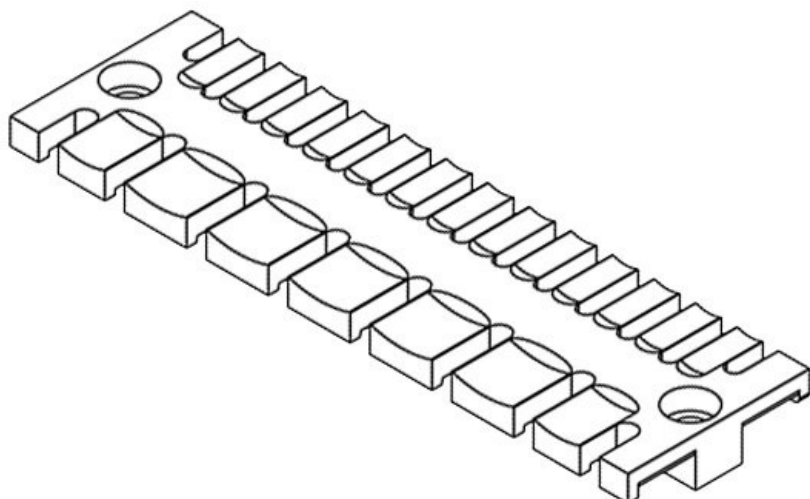

**ZL 180 MS M5**

Part No.	<b>32367</b>	Height	<b>11 mm</b>
EAN	<b>4251269301</b>	Mounting height	<b>11 mm</b>
	<b>391</b>		
Package quantity	<b>10</b>	No. of teeth	<b>12</b>
For max. no. of cables	<b>12</b>	No. of screw holes	<b>3</b>
Length L1	<b>180 mm</b>	Diam. of screw holes	<b>5,2 mm</b>
Length L2	<b>157 mm</b>		
Width	<b>42 mm</b>		

ZL 03

Part No.	<b>32112</b>	Height	<b>9,3 mm</b>
EAN	<b>4251269300</b>	No. of teeth	<b>4</b>
	<b>806</b>	No. of teeth	<b>7</b>
Package quantity	<b>10</b>	(slim)	
For max. no. of cables	<b>7</b>	Diam. of screw	<b>5,5 mm</b>
Length L1	<b>63,4 mm</b>	holes	
Length L2	<b>42 mm</b>		
Width	<b>35 mm</b>		

ZL 04

Part No.	<b>32114</b>	Height	<b>9,3 mm</b>
EAN	<b>4251269300</b>	No. of teeth	<b>6</b>
	<b>813</b>	No. of teeth	<b>11</b>
Package quantity	<b>10</b>	(slim)	
For max. no. of cables	<b>11</b>	Diam. of screw	<b>5,5 mm</b>
Length L1	<b>95 mm</b>	holes	
Length L2	<b>74,5 mm</b>		
Width	<b>35 mm</b>		

ZL 05

Part No.	<b>32116</b>	Height	<b>10 mm</b>
EAN	<b>4251269300</b>	No. of teeth	<b>7</b>
	<b>820</b>	Diam. of screw	<b>5,5 mm</b>
Package quantity	<b>10</b>	holes	
For max. no. of cables	<b>13</b>		
Length L1	<b>119 mm</b>		
Length L2	<b>108 mm</b>		
Width	<b>35 mm</b>		