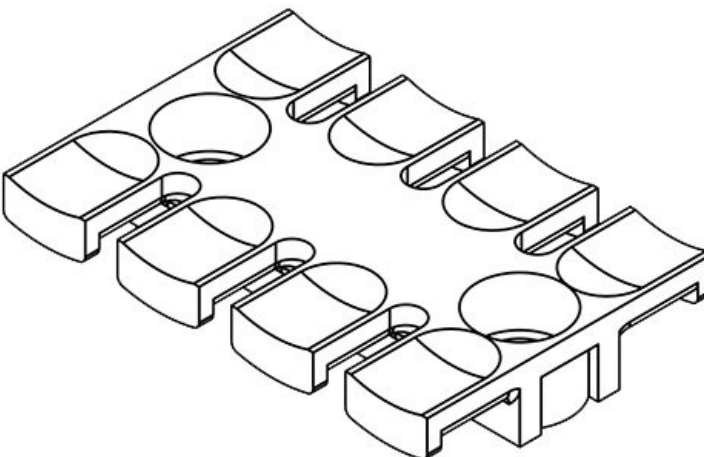

ZL 60 AB M5

Part No.	32281	Height	10,2 mm
EAN	4251269301	Mounting height	10,2 mm
	094		
Package quantity	10	No. of teeth	4
For max. no. of cables	4	No. of screw holes	2
Length L1	59,5 mm	Diam. of screw holes	5,2 mm
Length L2	43,5 mm		
Width	40 mm