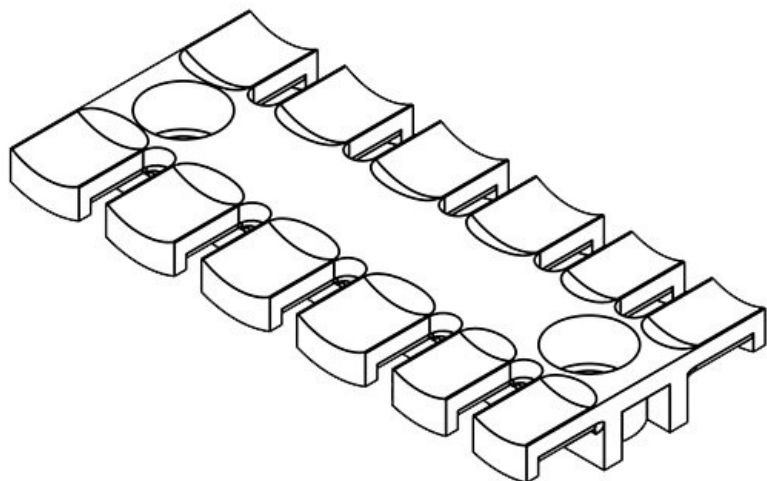

ZL 87 AB M4

Part No.	32273	Height	10,2 mm
EAN	4251269301	Mounting height	10,2 mm
Package quantity	10	No. of teeth	6
For max. no. of cables	6	No. of screw holes	2
Length L1	86,5 mm	Diam. of screw holes	4,1 mm
Length L2	68 mm		
Width	40 mm