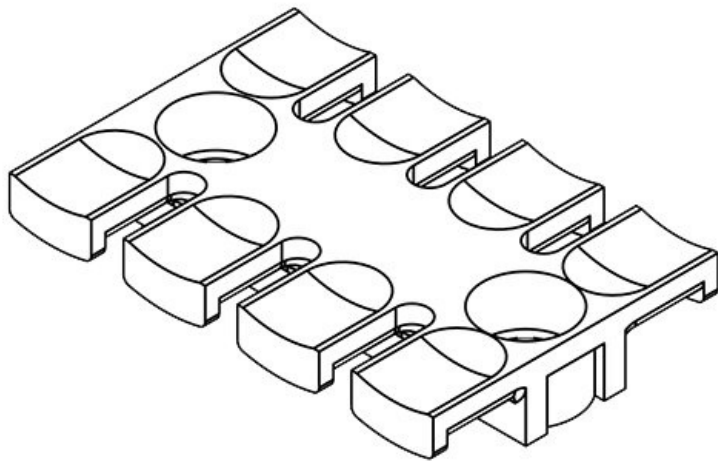

ZL 60

Part No.	32224	Height	10 mm
EAN	4251269300	No. of teeth	4
	844	No. of screw	2
Package quantity	10	holes	
For max. no. of cables	4	Diam. of screw	9 mm
Length L1	59,5 mm	holes	
Length L2	43,5 mm		
Width	40 mm		

ZL 70