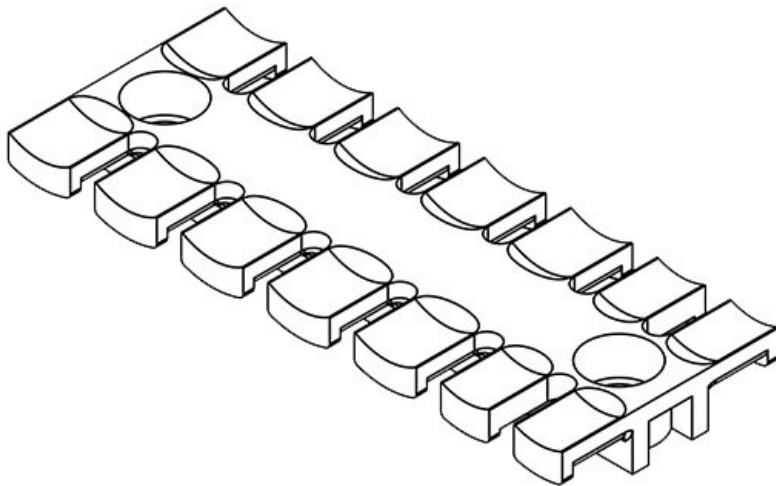

ZL 103 AB M4

Part No.	32275	Height	10,2 mm
EAN	4251269301	Mounting height	10,2 mm
Package quantity	10	No. of teeth	7
For max. no. of cables	7	No. of screw holes	2
Length L1	102,5 mm	Diam. of screw holes	4,1 mm
Length L2	84 mm		
Width	40 mm