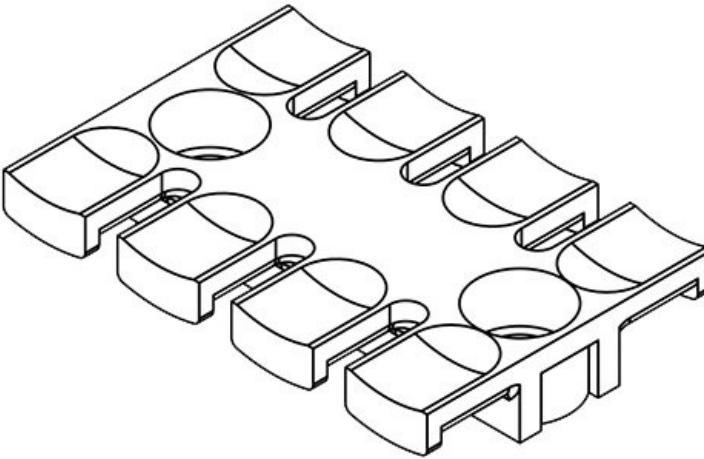

ZL 60 AB M4

Part No.	32271	Height	10,2 mm
EAN	4251269301	Mounting height	10,2 mm
	018		
Package quantity	10	No. of teeth	4
For max. no. of cables	4	No. of screw holes	2
Length L1	59,5 mm	Diam. of screw holes	4,1 mm
Length L2	43,5 mm		
Width	40 mm