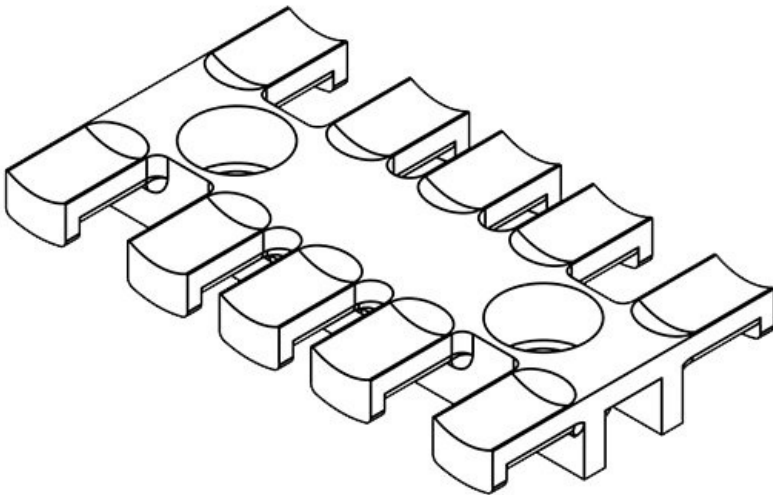

ZL 70 AB M4

Part No.	32272	Height	10,2 mm
EAN	4251269301	Mounting height	10,2 mm
Package quantity	10	No. of teeth	5
For max. no. of cables	5	No. of screw holes	2
Length L1	69,1 mm	Diam. of screw holes	4,1 mm
Length L2	43,5 mm		
Width	40 mm