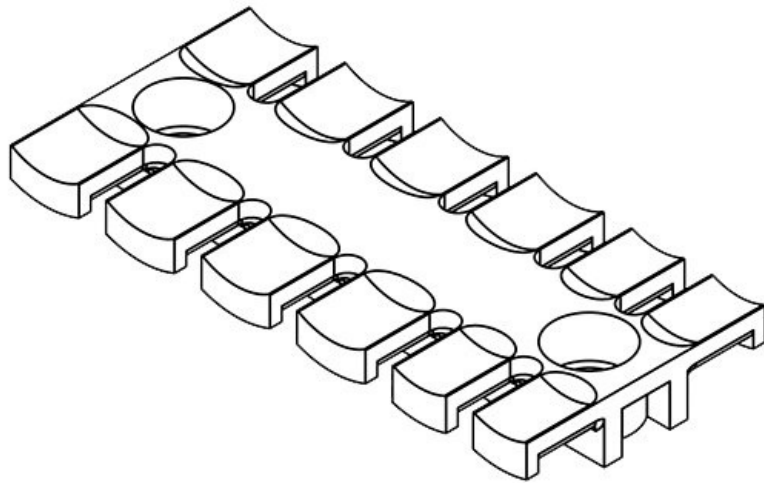

ZL 87 AB M6

Part No.	32293	Height	10,2 mm
EAN	4251269301	Mounting height	10,2 mm
Package quantity	10	No. of teeth	6
For max. no. of cables	6	No. of screw holes	2
Length L1	86,5 mm	Diam. of screw holes	6,2 mm
Length L2	68 mm		
Width	40 mm