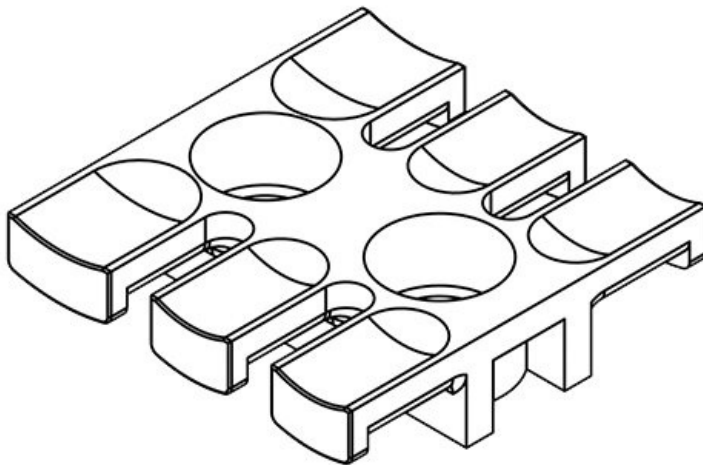

ZL 39 MS M5

Part No.	32360	Height	10,2 mm
EAN	4251269301	Mounting height	10,2 mm
Package quantity	10	No. of teeth	3
For max. no. of cables	3	No. of screw holes	2
Length L1	38,5 mm	Diam. of screw holes	5,2 mm
Length L2	19,5 mm		
Width	40 mm